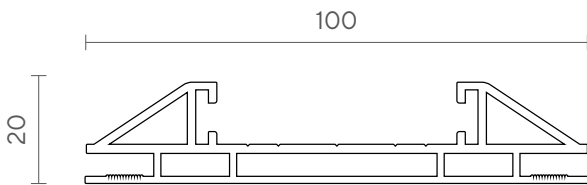

Areum Saturno

Frame

DETAIL PLAN

Dimensions in mm

MEASURES Max. 5,000 x 1,200 mm (197 x 47 in)
MATERIAL Aluminium
COLOR Anodized matte

All rights reserved. The information in this document is subject to change without notice.
Manufactured in our installations in Barcelona, Spain.
C/ Josefina Vidal Folch 1-3, 08930 Barcelona (+34) 935 334 600 - www.actilum.com