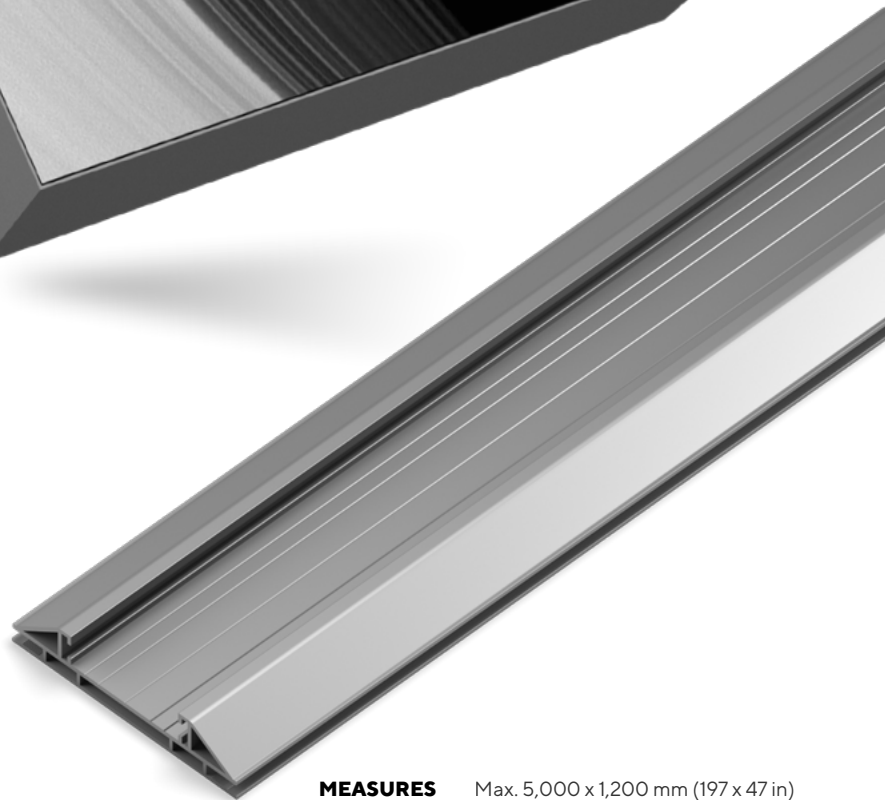

Areum Saturno

Frame

DETAIL PLAN

Dimensions in mm

MEASURES Max. 5,000 x 1,200 mm (197 x 47 in)
MATERIAL Aluminium
COLOR Anodized matte

All rights reserved. The information in this document is subject to change without notice.
Manufactured in our installations in Barcelona, Spain.
C/ Josefina Vidal Folch 1-3, 08930 Barcelona (+34) 935 334 600 - www.actilum.com