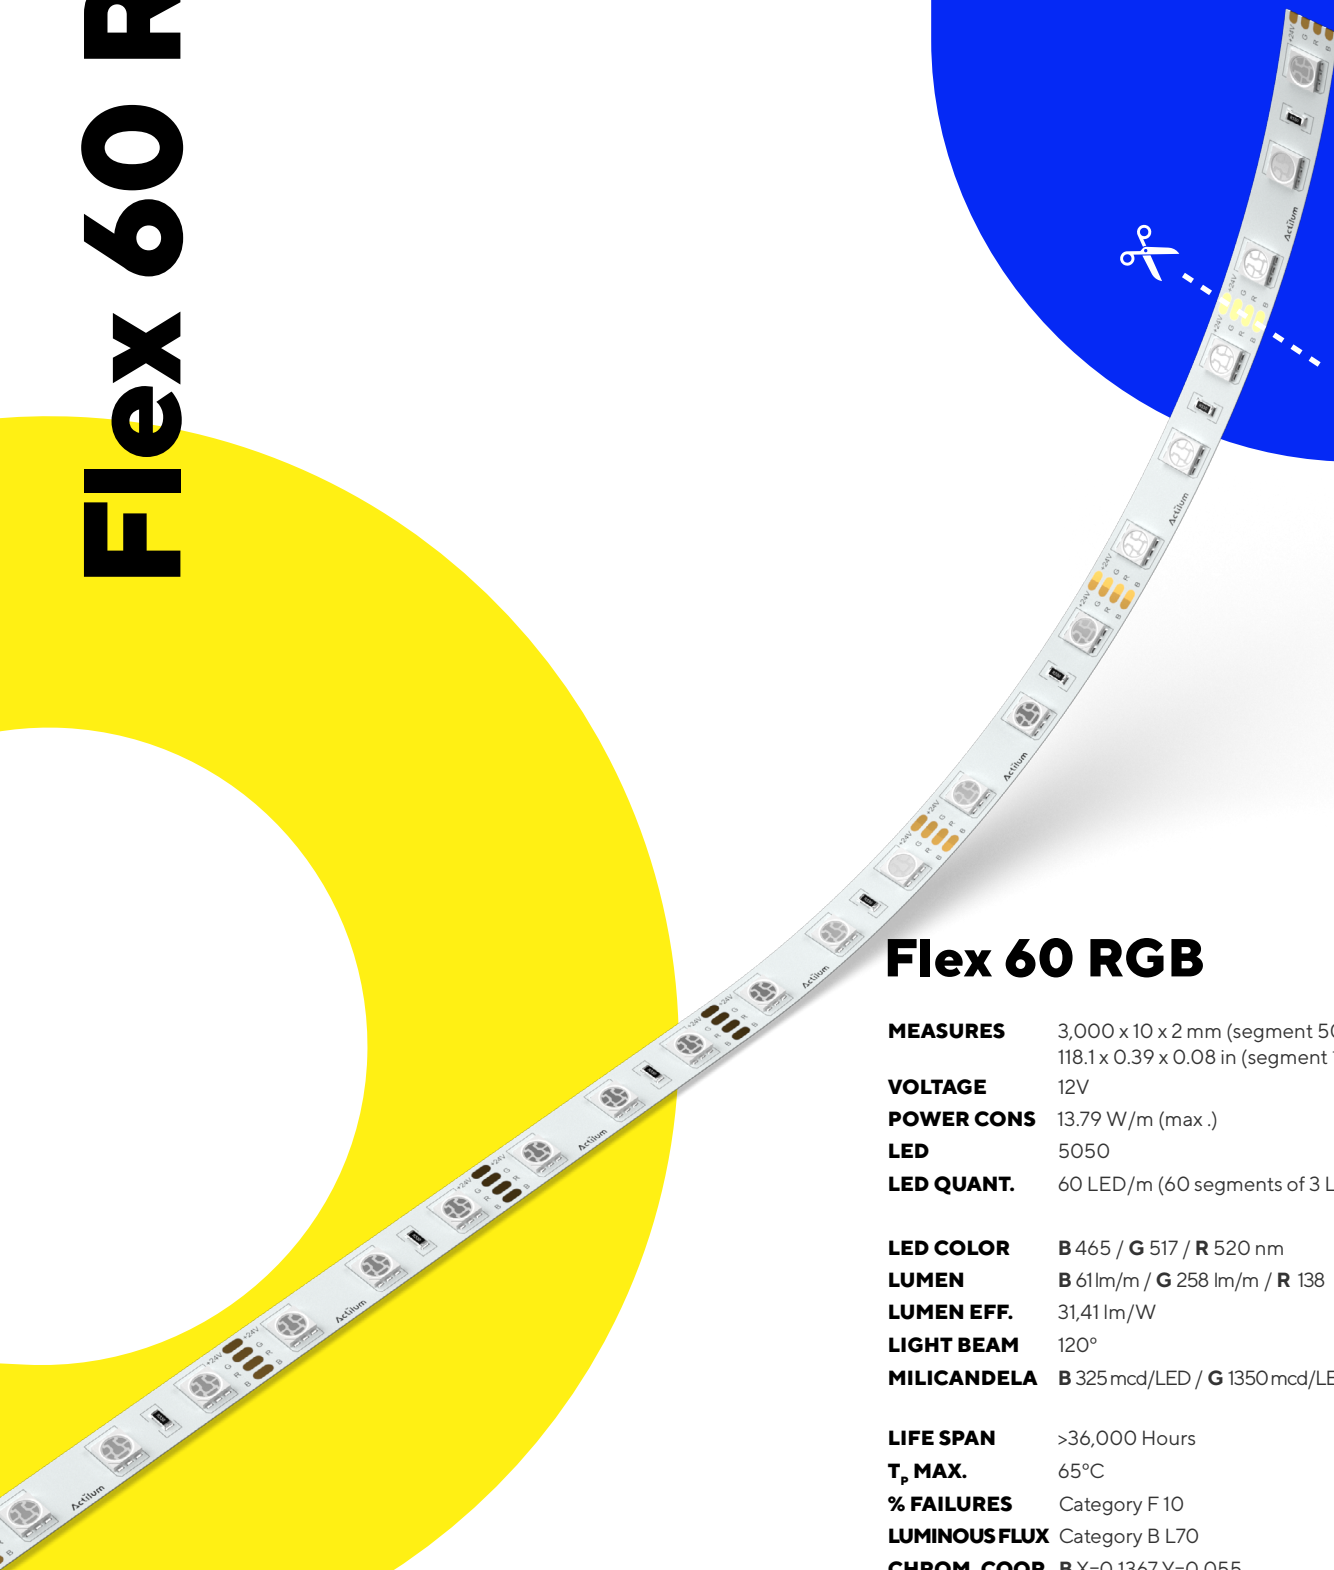

Flex 60 RGB

Flex 60 RGB

MEASURES	3,000 x 10 x 2 mm (segment 50 mm) 118.1 x 0.39 x 0.08 in (segment 1.97 in)
VOLTAGE	12V
POWER CONS	13.79 W/m (max.)
LED	5050
LED QUANT.	60 LED/m (60 segments of 3 LED)
LED COLOR	B 465 / G 517 / R 520 nm
LUMEN	B 61lm/m / G 258 lm/m / R 138 lm/m
LUMEN EFF.	31,41 lm/W
LIGHT BEAM	120°
MILICANDELA	B 325 mcd/LED / G 1350 mcd/LED / R 725 mcd/LED
LIFE SPAN	>36,000 Hours
T_p MAX.	65°C
% FAILURES	Category F 10
LUMINOUS FLUX	Category B L70
CHROM. COOR.	B X=0,1367 Y=0,055 G X=0,1326 Y=0,7057 R X=0,6928 Y=0,3072