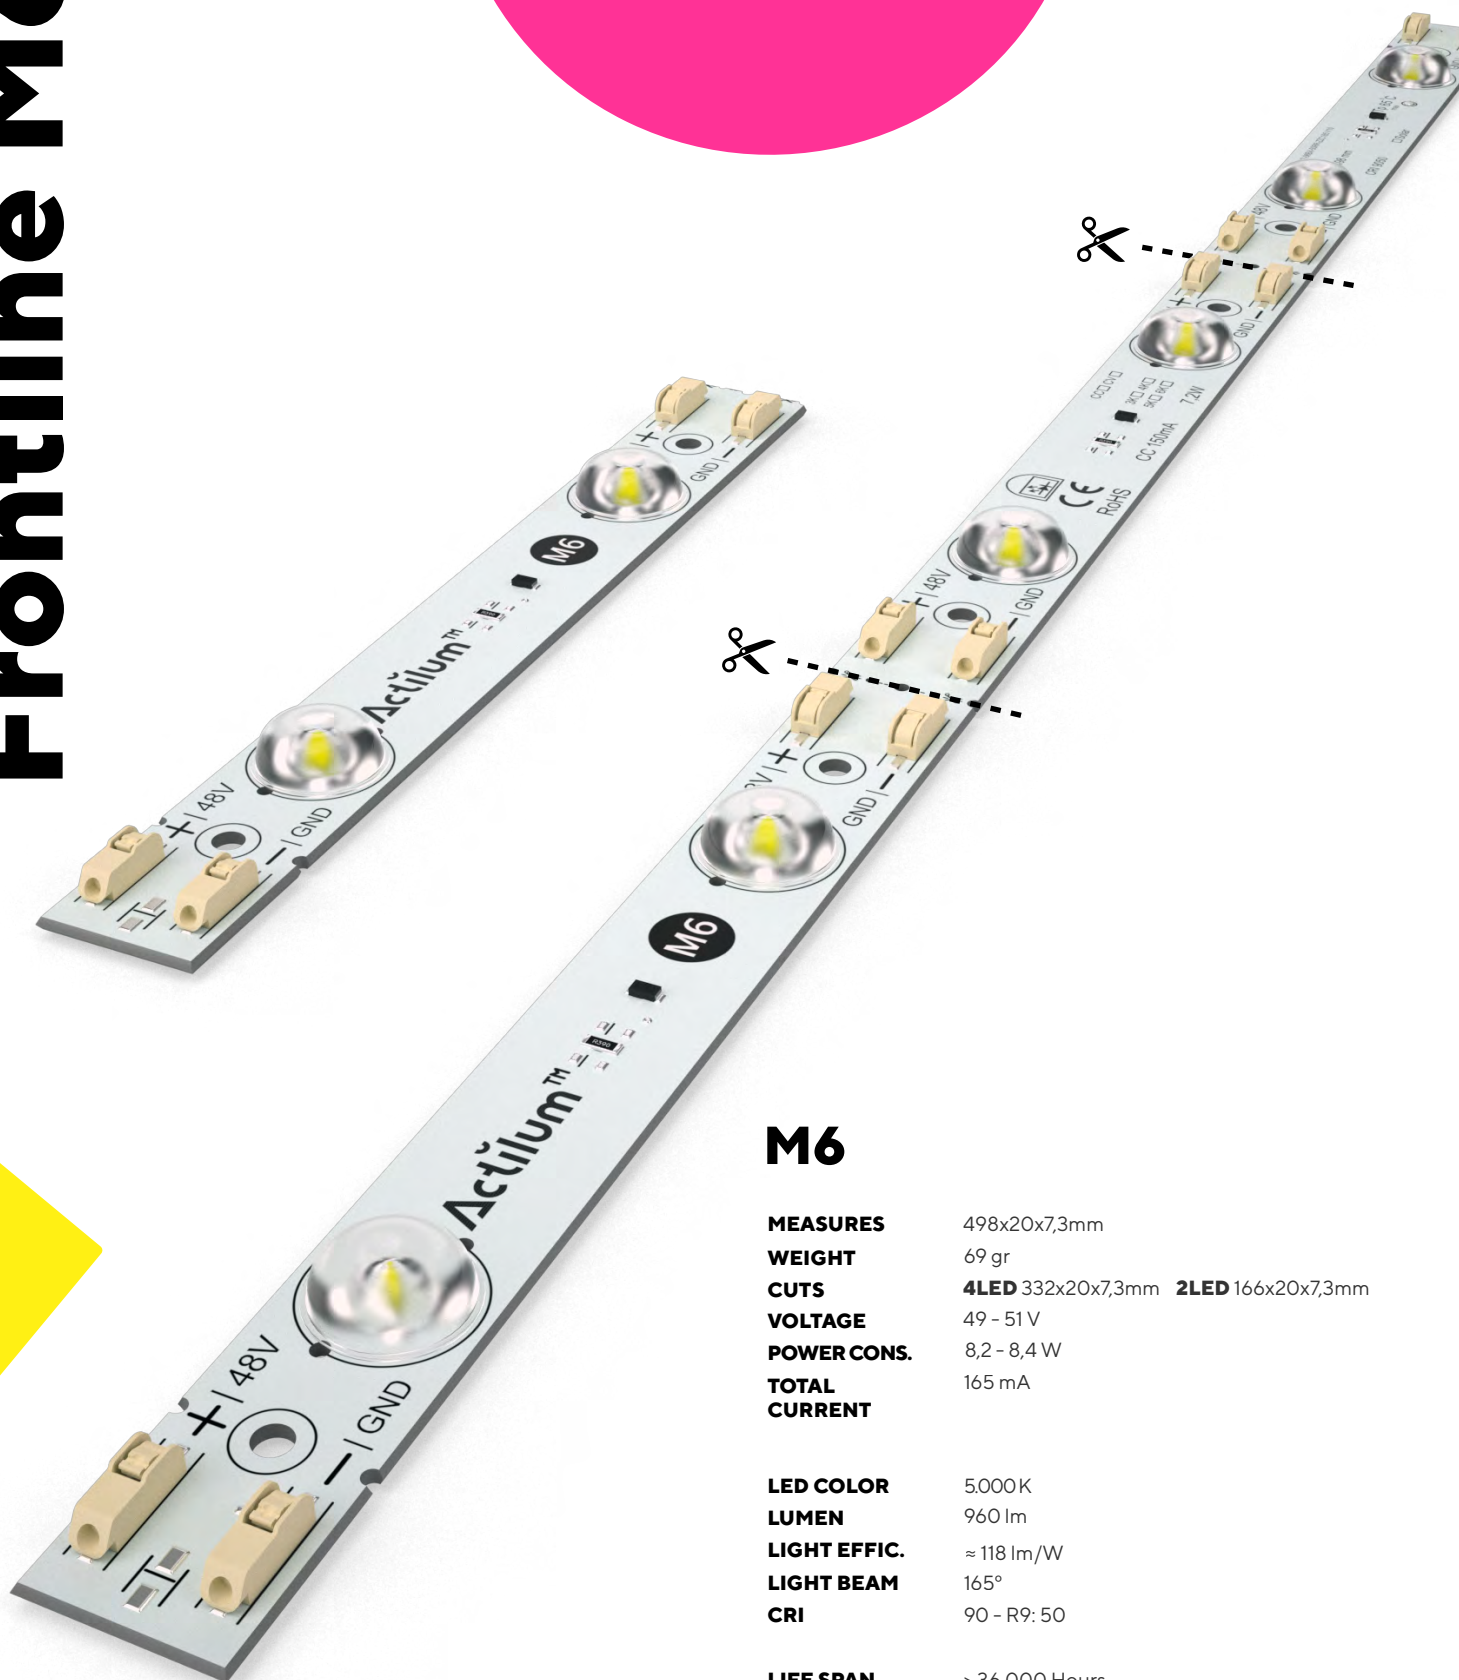

Frontline M6

M6

MEASURES	498x20x7,3mm
WEIGHT	69 gr
CUTS	4LED 332x20x7,3mm 2LED 166x20x7,3mm
VOLTAGE	49 - 51 V
POWER CONS.	8,2 - 8,4 W
TOTAL CURRENT	165 mA
LED COLOR	5.000K
LUMEN	960 lm
LIGHT EFFIC.	≈ 118 lm/W
LIGHT BEAM	165°
CRI	90 - R9: 50
LIFE SPAN	> 36,000 Hours
T_p MAX.	65°C
% FAILURES	Category F10
LUMINOUS FLUX	Category B L70
CHROM. COORD.	Maintenance 5-step MacAdam Ellipse