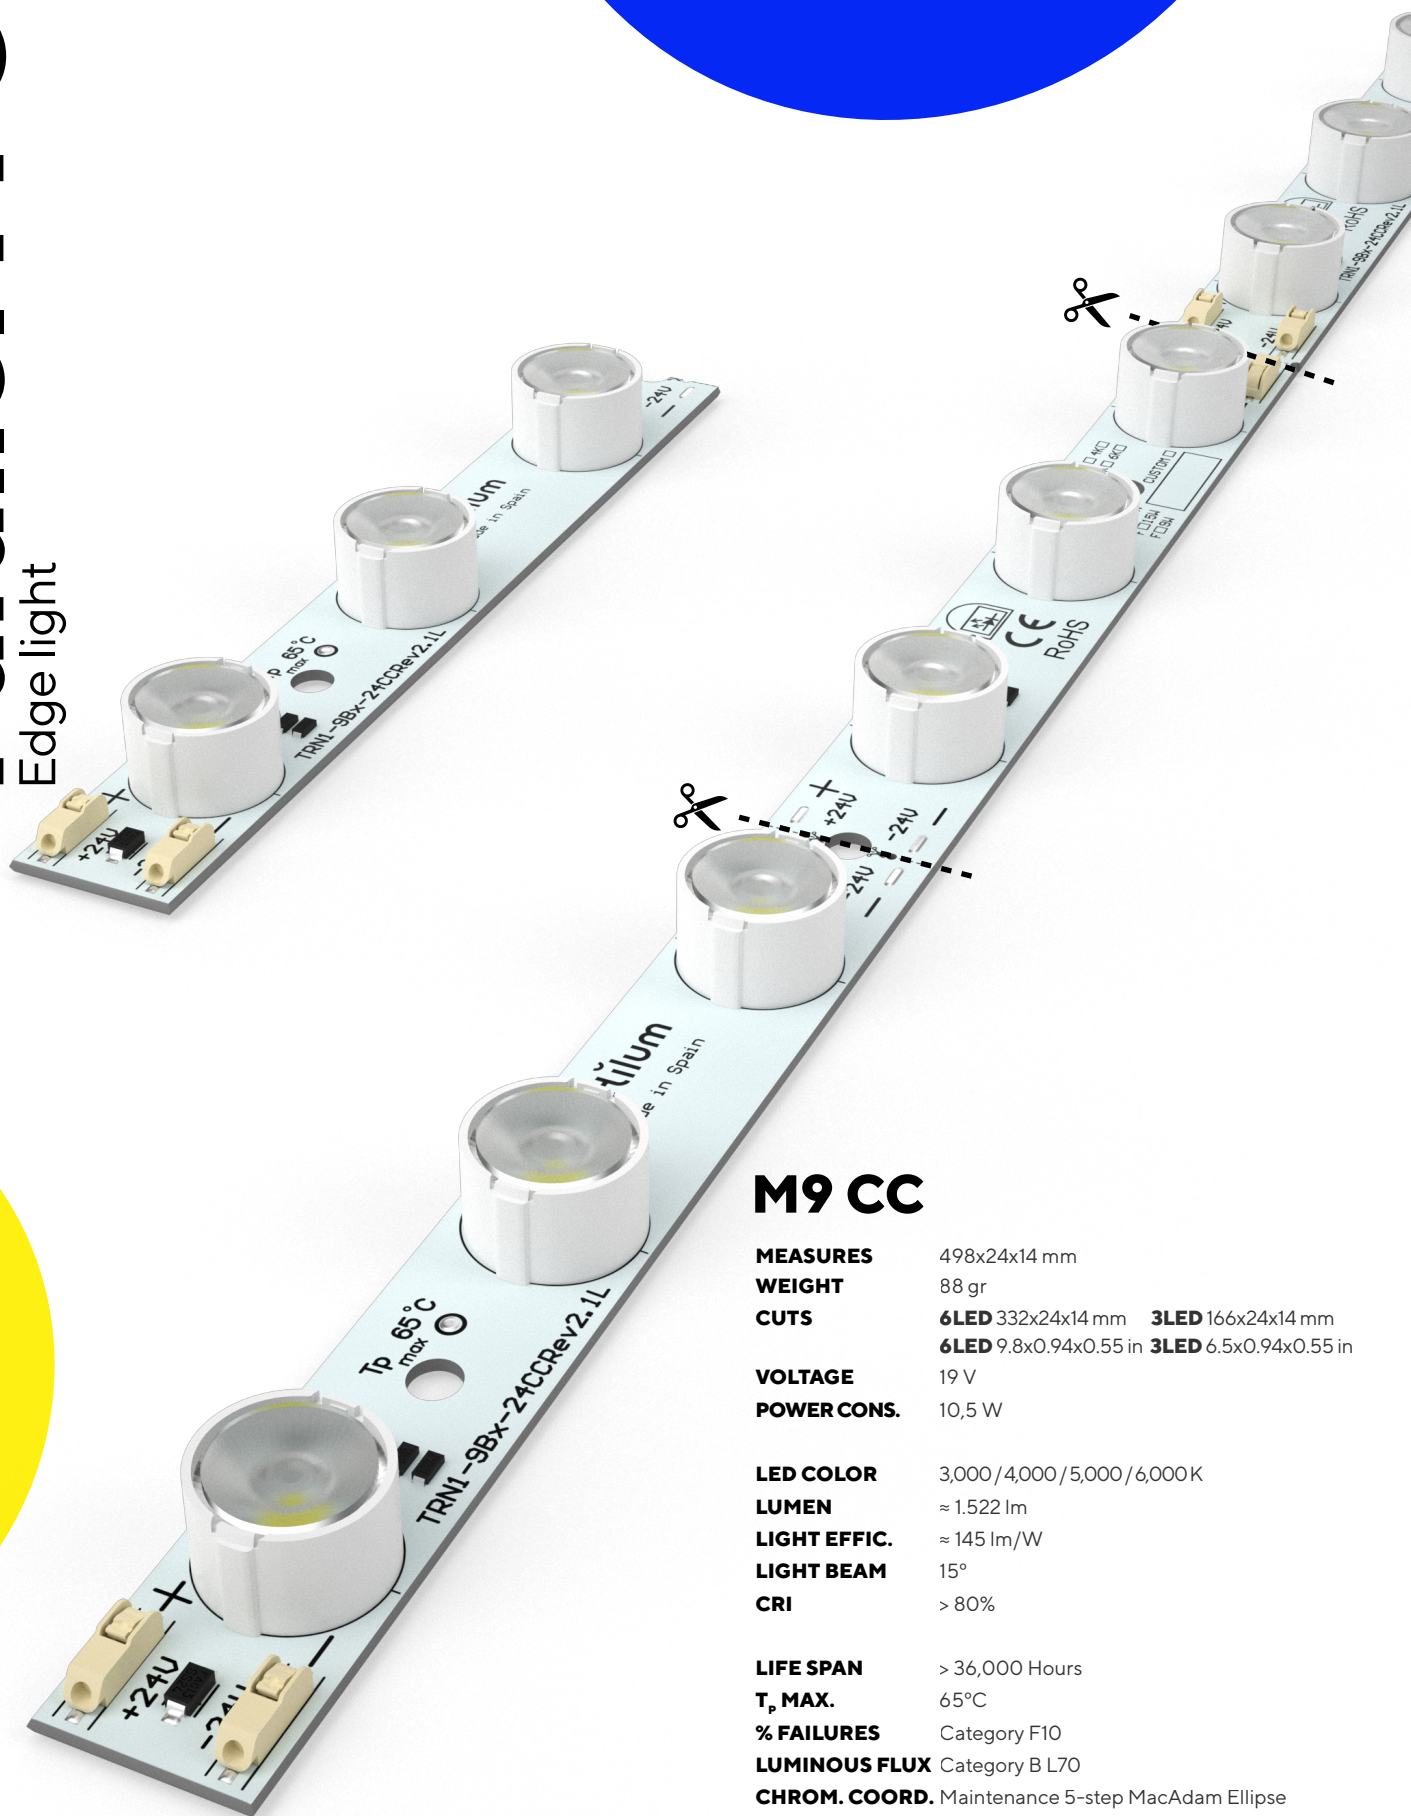

Parallel M CC

Edge light

M9 CC

MEASURES	498x24x14 mm
WEIGHT	88 gr
CUTS	6LED 332x24x14 mm 3LED 166x24x14 mm 6LED 9.8x0.94x0.55 in 3LED 6.5x0.94x0.55 in
VOLTAGE	19 V
POWER CONS.	10,5 W
LED COLOR	3,000 / 4,000 / 5,000 / 6,000 K
LUMEN	≈ 1.522 lm
LIGHT EFFIC.	≈ 145 lm/W
LIGHT BEAM	15°
CRI	> 80%
LIFE SPAN	> 36,000 Hours
T_p MAX.	65°C
% FAILURES	Category F10
LUMINOUS FLUX	Category B L70
CHROM. COORD.	Maintenance 5-step MacAdam Ellipse

Actilum Lux