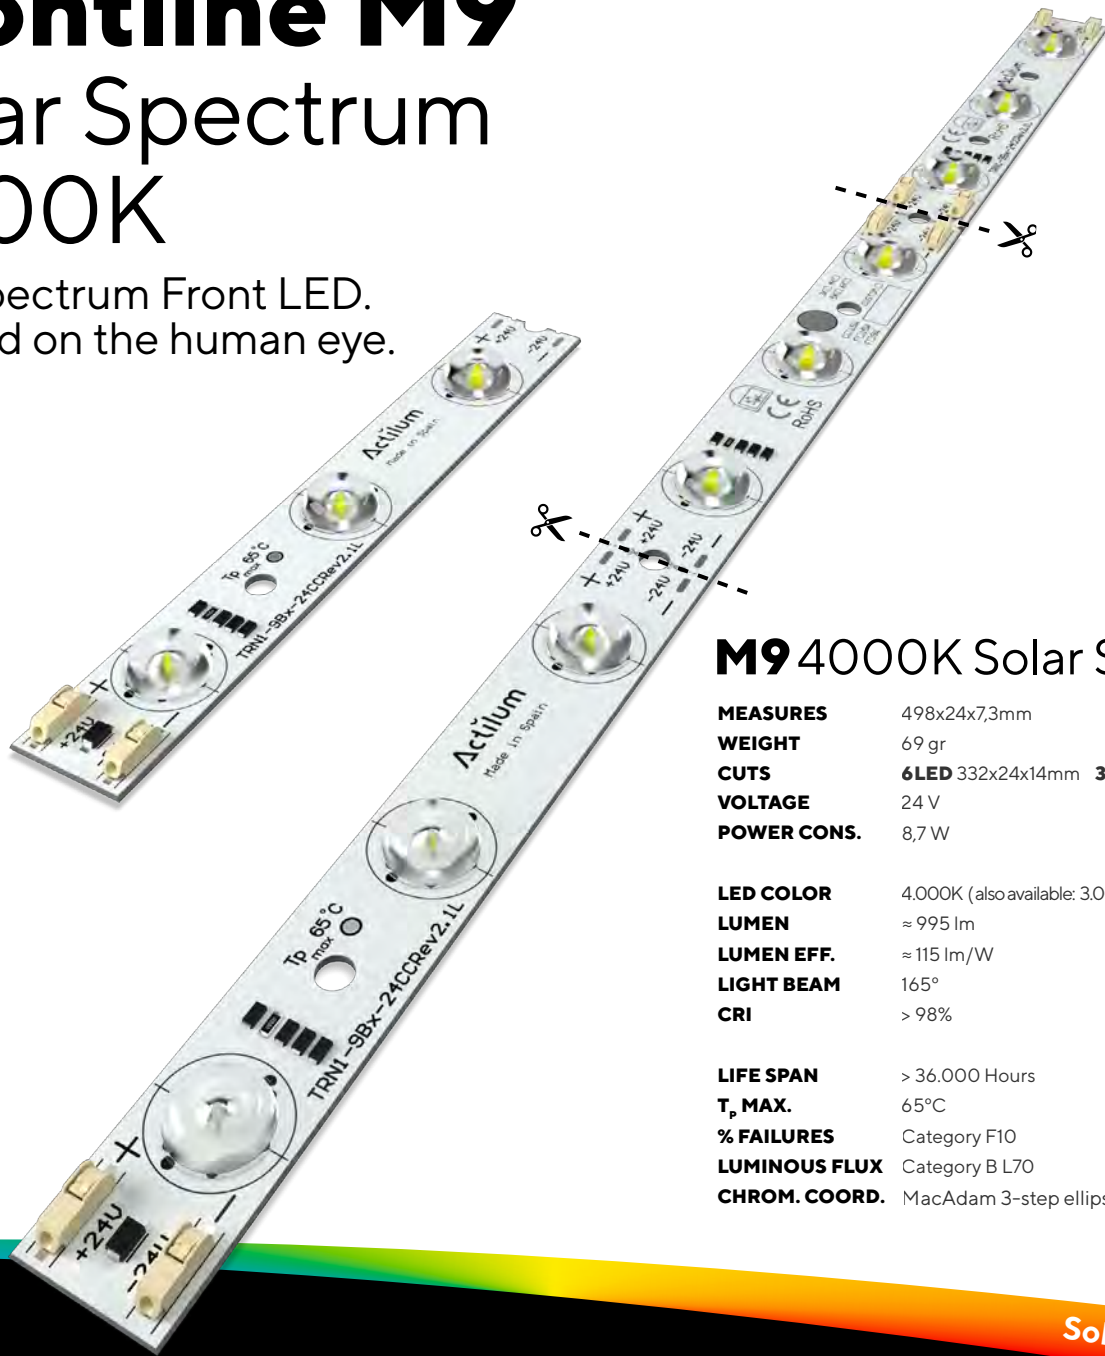

Frontline M9

Solar Spectrum

4000K

Solar spectrum Front LED.
Focused on the human eye.

M9 4000K Solar Spec.

MEASURES	498x24x7,3mm
WEIGHT	69 gr
CUTS	6LED 332x24x14mm 3LED 166x24x14mm
VOLTAGE	24 V
POWER CONS.	8,7 W

LED COLOR	4.000K (also available: 3.000K/5.000K)
LUMEN	≈ 995 lm
LUMEN EFF.	≈ 115 lm/W
LIGHT BEAM	165°
CRI	> 98%

LIFE SPAN	> 36.000 Hours
T_p MAX.	65°C
% FAILURES	Category F10
LUMINOUS FLUX	Category B L70
CHROM. COORD.	MacAdam 3-step ellipse

Solar Spectrum

LED 4.000K ENHANCED TEXTURE SPECTRUM

Specific solar spectrum to enhance textures and the white colours of objects.

Provides natural light with a spectrum as close as possible to the sun, with vivid and rich colour rendering, highlighting phosphorescent and fluorescent colours.