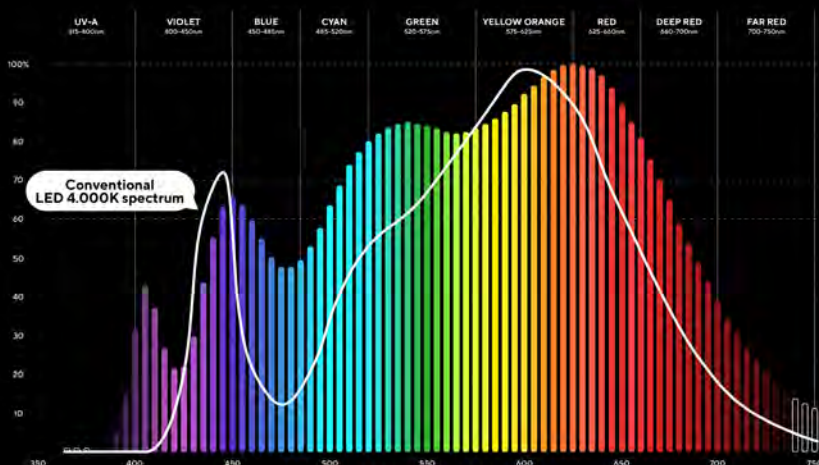

Frontline M9

Solar Spectrum

4000K

Solar spectrum Front LED.
Focused on the human eye.

M9 4000K Solar Spec.

MEASURES	498x24x7,3mm
WEIGHT	69 gr
CUTS	6LED 332x24x14mm 3LED 166x24x14mm
VOLTAGE	24 V
POWER CONS.	8,7 W

LED COLOR	4.000K (also available: 3.000K/5.000K)
LUMEN	≈ 995 lm
LUMEN EFF.	≈ 115 lm/W
LIGHT BEAM	165°
CRI	> 98%

LIFE SPAN	> 36.000 Hours
T_p MAX.	65°C
% FAILURES	Category F10
LUMINOUS FLUX	Category B L70
CHROM. COORD.	MacAdam 3-step ellipse

Solar Spectrum

LED 4.000K ENHANCED TEXTURE SPECTRUM

Specific solar spectrum to enhance textures and the white colours of objects.

Provides natural light with a spectrum as close as possible to the sun, with vivid and rich colour rendering, highlighting phosphorescent and fluorescent colours.