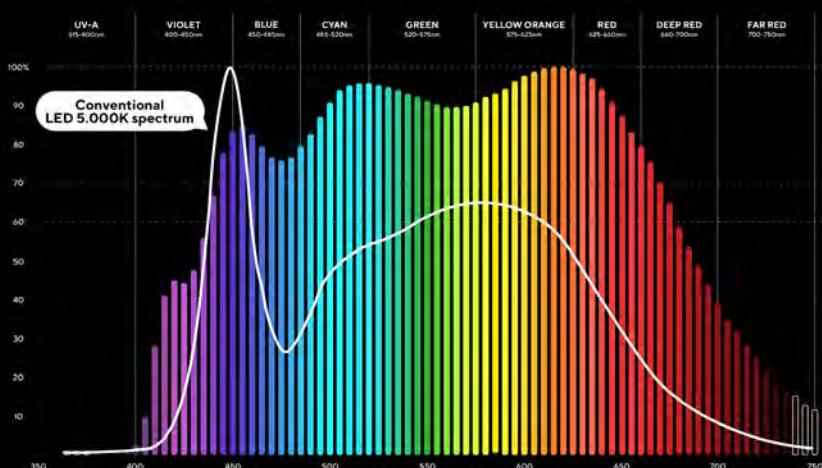

Frontline M9

Solar Spectrum

5000K

Solar spectrum Front LED.
Focused on the human eye.

M9 5000K Solar Spec.

MEASURES	498x24x7,3mm
WEIGHT	69 gr
CUTS	6LED 332x24x14mm 3LED 166x24x14mm
VOLTAGE	24 V
POWER CONS.	8,7 W

LED COLOR	5.000K (also available: 3.000K / 4.000K)
LUMEN	≈ 995 lm
LUMEN EFF.	≈ 115 lm/W
LIGHT BEAM	165°
CRI	> 98%

LIFE SPAN	> 36.000 Hours
T_p MAX.	65°C
% FAILURES	Category F10
LUMINOUS FLUX	Category B L70
CHROM. COORD.	MacAdam 3-step ellipse

Solar Spectrum

LED 5.000K ENHANCED TEXTURE SPECTRUM

Specific solar spectrum to enhance textures and the white colours of objects.

Provides natural light with a spectrum as close as possible to the sun, with vivid and rich colour rendering, highlighting phosphorescent and fluorescent colours.