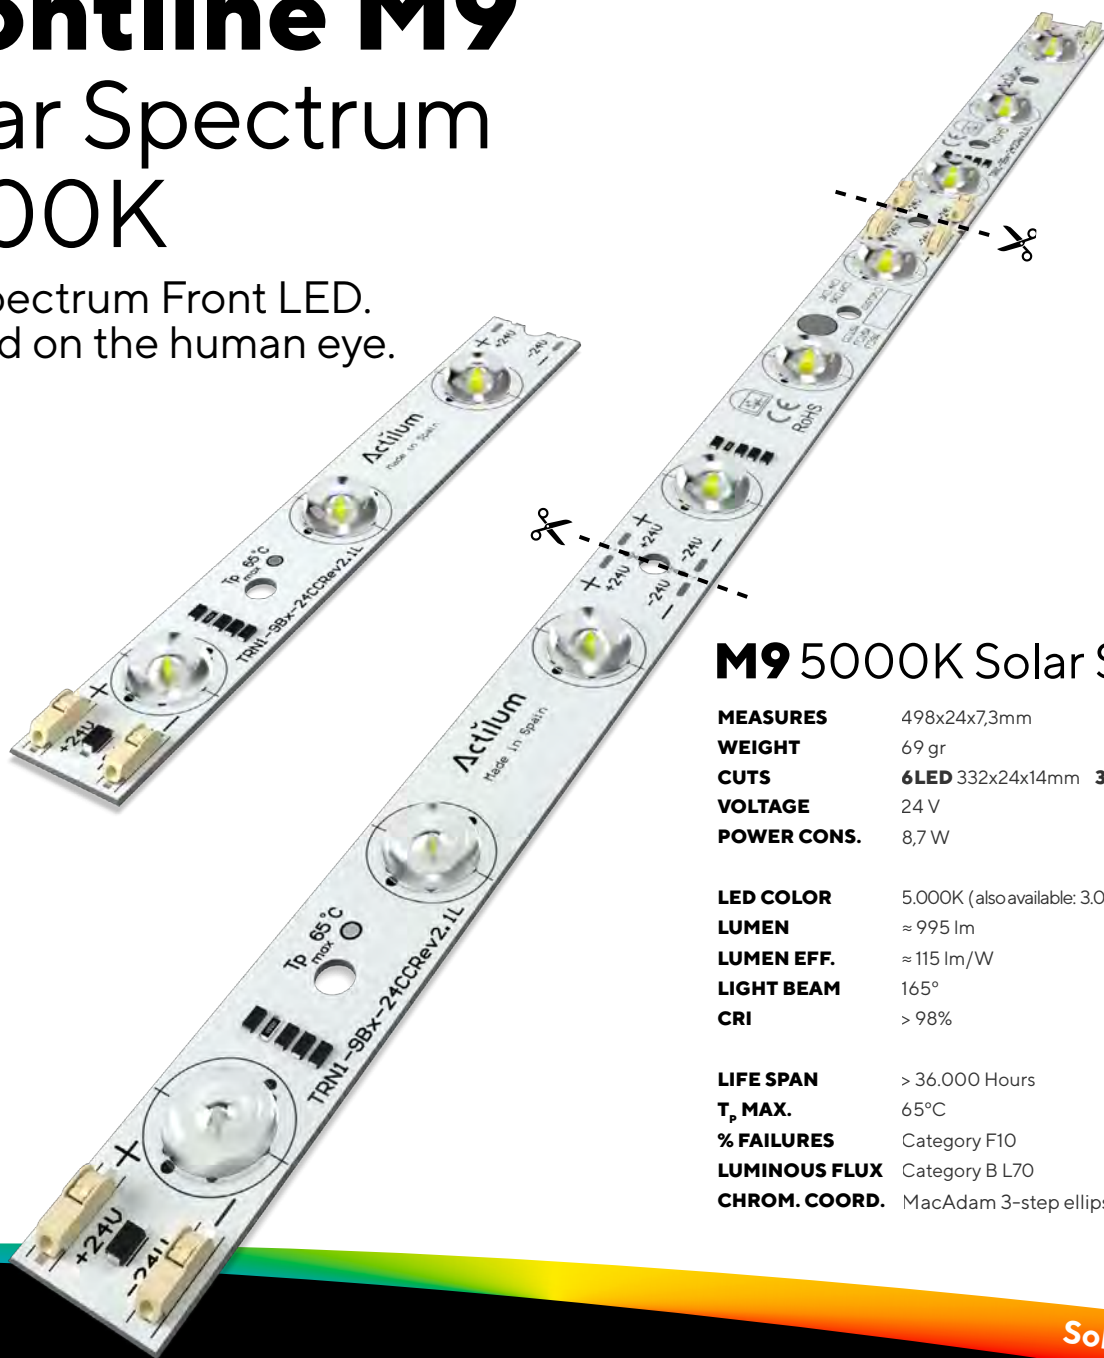

Frontline M9

Solar Spectrum

5000K

Solar spectrum Front LED.
Focused on the human eye.

M9 5000K Solar Spec.

MEASURES	498x24x7,3mm
WEIGHT	69 gr
CUTS	6LED 332x24x14mm 3LED 166x24x14mm
VOLTAGE	24 V
POWER CONS.	8,7 W

LED COLOR	5.000K (also available: 3.000K / 4.000K)
LUMEN	≈ 995 lm
LUMEN EFF.	≈ 115 lm/W
LIGHT BEAM	165°
CRI	> 98%

LIFE SPAN	> 36.000 Hours
T_p MAX.	65°C
% FAILURES	Category F10
LUMINOUS FLUX	Category B L70
CHROM. COORD.	MacAdam 3-step ellipse

Solar Spectrum

LED 5.000K ENHANCED TEXTURE SPECTRUM

Specific solar spectrum to enhance textures and the white colours of objects.

Provides natural light with a spectrum as close as possible to the sun, with vivid and rich colour rendering, highlighting phosphorescent and fluorescent colours.