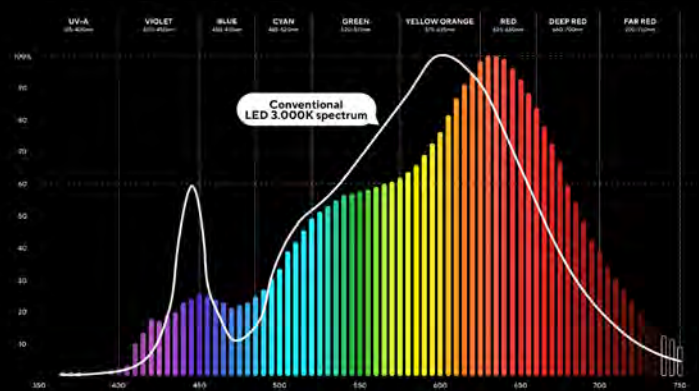

Features

- Natural light spectrum focused on human well-being.
- True and vivid colours, enhancing red colours and highlighting phosphorescent and fluorescent colours.
- Beneficial to human health and well-being, its circadian rhythm reduces stress and increases visual comfort.
- Higher definition and perception of textures and shapes.

Applications

All rights reserved. Information in this document is subject to change without notice.
Manufactured in our facilities in Barcelona, Spain.
C/ Josefina Vidal Folch 1-3, 08930 Barcelona (+34) 9 35 334 600 - www.actilum.com

Actilum Lux