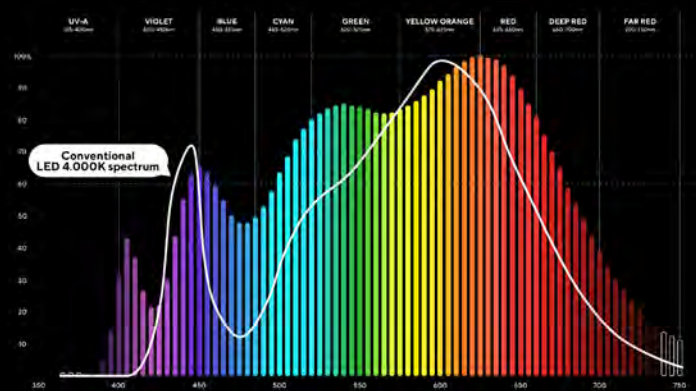

Luxpanel 4000K Solar Spectrum LED

Our new LED technology with light spectra specially designed for the human eye.

- CRI** > 98%
- COLOR LED** 4.000K (also in 3.000 / 5.000K)
- LEDS** (A) White light + true colors
(B) Enhance textures + white

(A) Solar Spectrum LED 4000K White light and true colors

It provides natural light with unsaturated colour rendering and a balanced spectrum as close as possible to the sun. The natural light spectrum contributes to our well-being and allows the correct appreciation of true colour.

Features

- Natural light spectrum focused on human well-being.
- True, unsaturated colours. Completely faithful reproduction of the original true colour.
- UV-free, beneficial to human health and well-being, and does not damage delicate objects and surfaces.

(B) Solar Spectrum LED 4000K Enhance textures and white

Sunlight spectrum with vivid and rich colour rendering, highlighting phosphorescents and fluorescents. Improves the finest perception of objects and their details, increasing visual comfort.