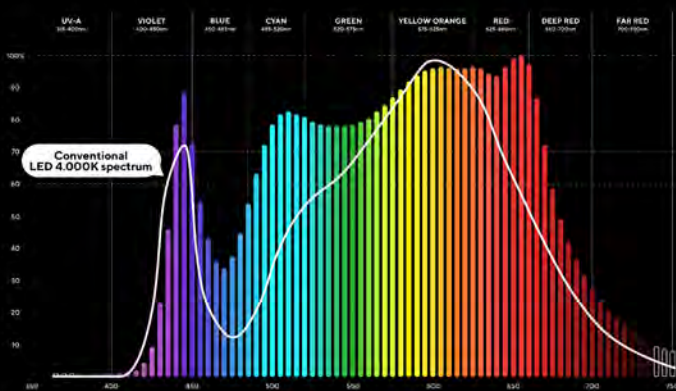

Luxpanel 4000K Solar Spectrum LED

Our new LED technology with light spectra specially designed for the human eye.

- CRI** > 98%
- COLOR LED** 4.000K (also in 3.000 / 5.000K)
- LEDS** (A) White light + true colors
(B) Enhance textures + white

(A) Solar Spectrum LED 4000K White light and true colors

It provides natural light with unsaturated colour rendering and a balanced spectrum as close as possible to the sun. The natural light spectrum contributes to our well-being and allows the correct appreciation of true colour.

Features

- Natural light spectrum focused on human well-being.
- True, unsaturated colours. Completely faithful reproduction of the original true colour.
- UV-free, beneficial to human health and well-being, and does not damage delicate objects and surfaces.

Features

- Natural light spectrum focused on human well-being.
- True and vivid colours, enhancing red colours and highlighting phosphorescent and fluorescent colours.
- Beneficial to human health and well-being, its circadian rhythm reduces stress and increases visual comfort.
- Higher definition and perception of textures and shapes.