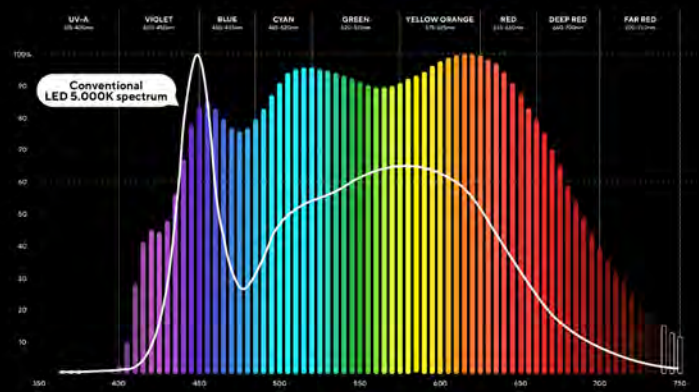

Luxpanel 5000K Solar Spectrum LED

Our new LED technology with light spectra specially designed for the human eye.

- CRI** > 98%
- COLOR LED** 5.000K (also in 3.000 / 4.000K)
- LEDS** (A) White light + true colors
(B) Enhance textures + white

(A) Solar Spectrum LED 5000K White light and true colors

It provides natural light with unsaturated colour rendering and a balanced spectrum as close as possible to the sun. The natural light spectrum contributes to our well-being and allows the correct appreciation of true colour.

Features

- Natural light spectrum focused on human well-being.
- True, unsaturated colours. Completely faithful reproduction of the original true colour.
- UV-free, beneficial to human health and well-being, and does not damage delicate objects and surfaces.

(B) Solar Spectrum LED 5000K Enhance textures and white

Sunlight spectrum with vivid and rich colour rendering, highlighting phosphorescents and fluorescents. Improves the finest perception of objects and their details, increasing visual comfort.