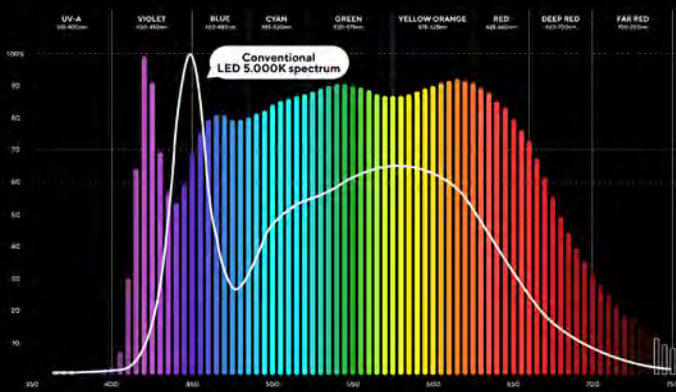

Luxpanel 5000K Solar Spectrum LED

Our new LED technology with light spectra specially designed for the human eye.

- CRI** > 98%
- COLOR LED** 5.000K (also in 3.000 / 4.000K)
- LEDS** (A) White light + true colors
(B) Enhance textures + white

(A) Solar Spectrum LED 5000K White light and true colors

It provides natural light with unsaturated colour rendering and a balanced spectrum as close as possible to the sun. The natural light spectrum contributes to our well-being and allows the correct appreciation of true colour.

Features

- Natural light spectrum focused on human well-being.
- True, unsaturated colours. Completely faithful reproduction of the original true colour.
- UV-free, beneficial to human health and well-being, and does not damage delicate objects and surfaces.

Features

- Natural light spectrum focused on human well-being.
- True and vivid colours, enhancing red colours and highlighting phosphorescent and fluorescent colours.
- Beneficial to human health and well-being, its circadian rhythm reduces stress and increases visual comfort.
- Higher definition and perception of textures and shapes.